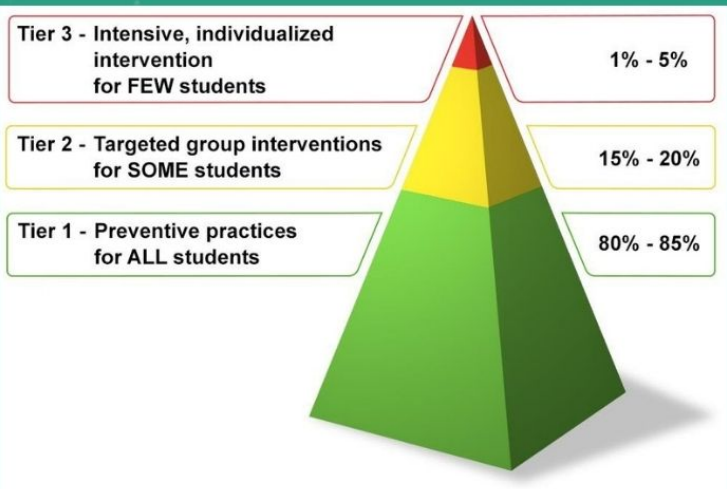

APRILMAY COMPANY INC.

SCHOOL-BASED MENTAL HEALTH PROGRAM

The #BEGREAT school based enrichment program is geared towards scholars experiencing social, behavioral, and emotional challenges that can hinder academic achievement.

We provide wraparound services to address these challenges and teach new skills to assist scholars in making healthy and informed decisions.

For more information,

please contact:

YVELINE SYLVAIN, LCSW-C

School-Based Clinician