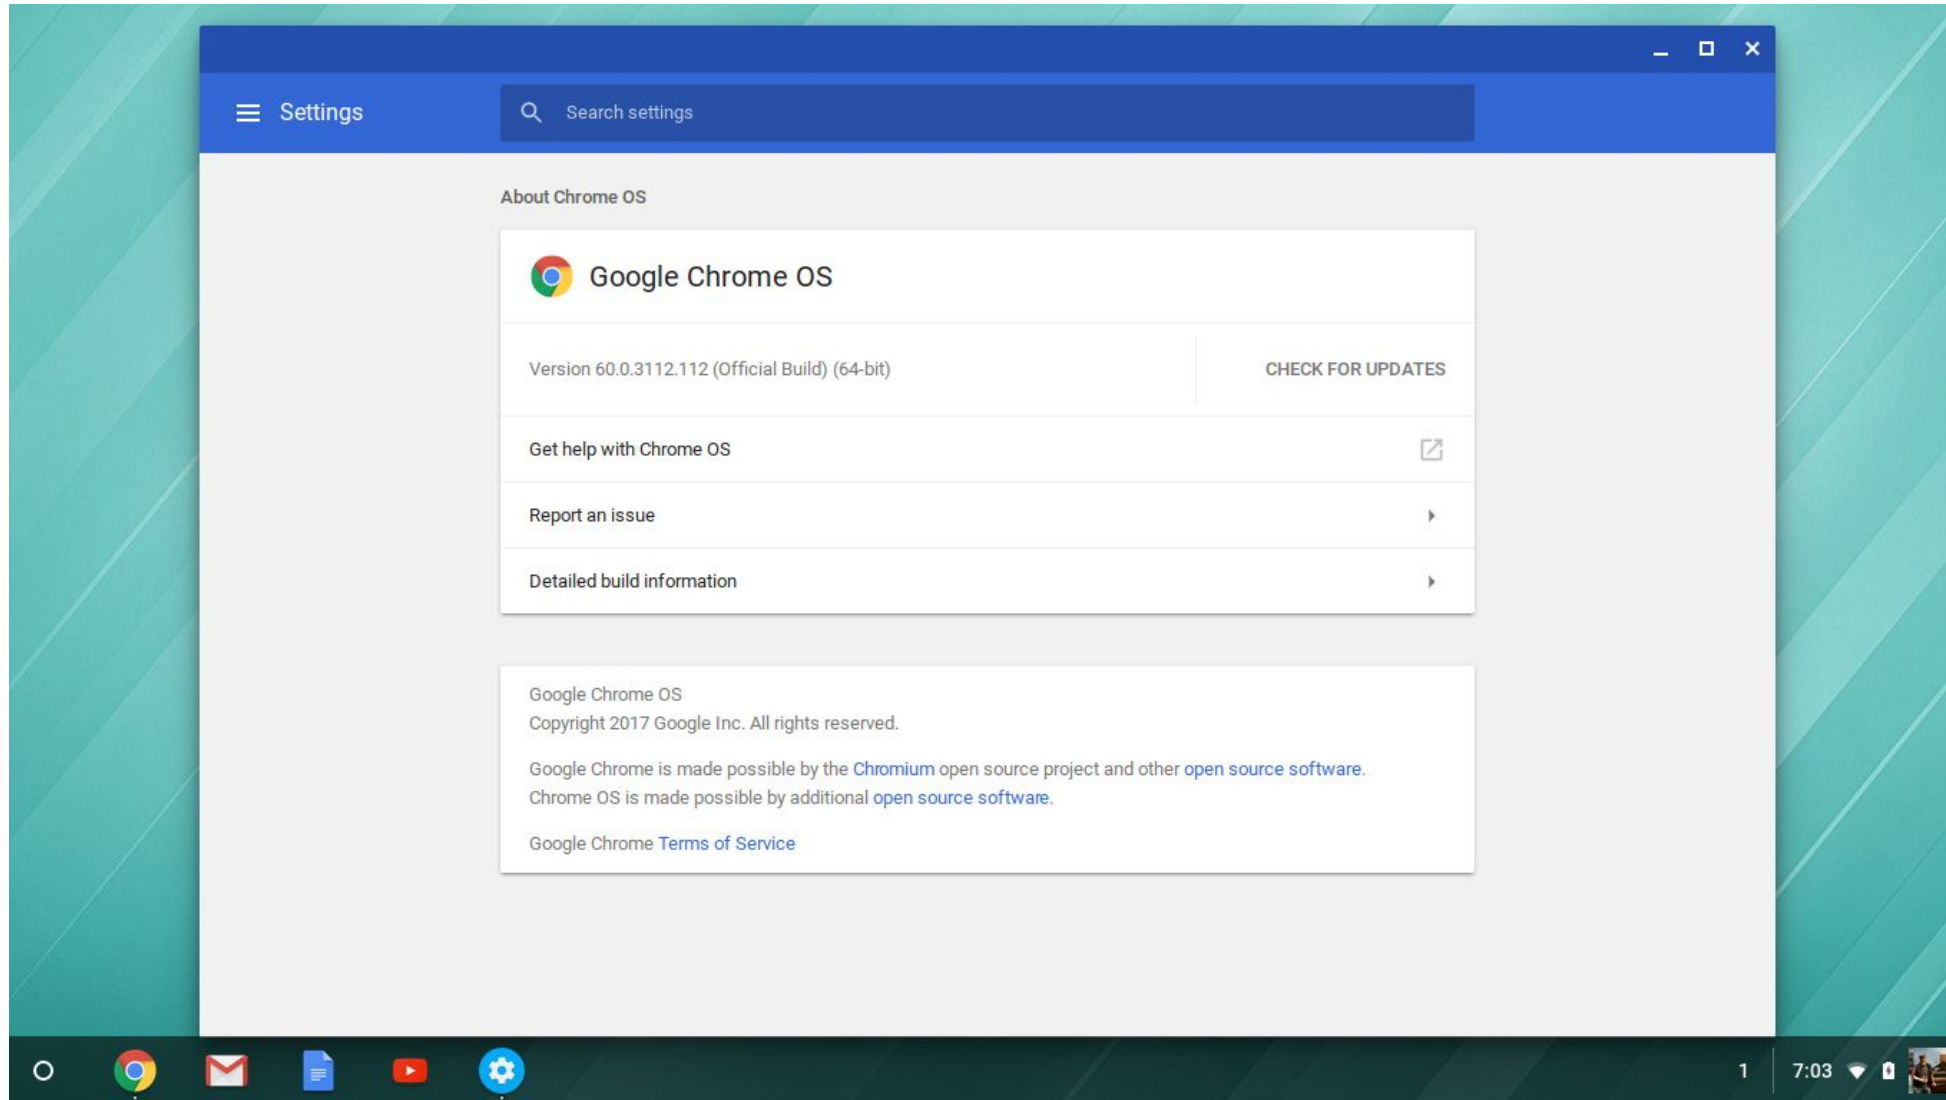

Click on the time in the lower right corner and click settings

Upper left corner and click settings

Click on About Chrome OS

Click Check for updates and apply

Updates will download and install if needed.