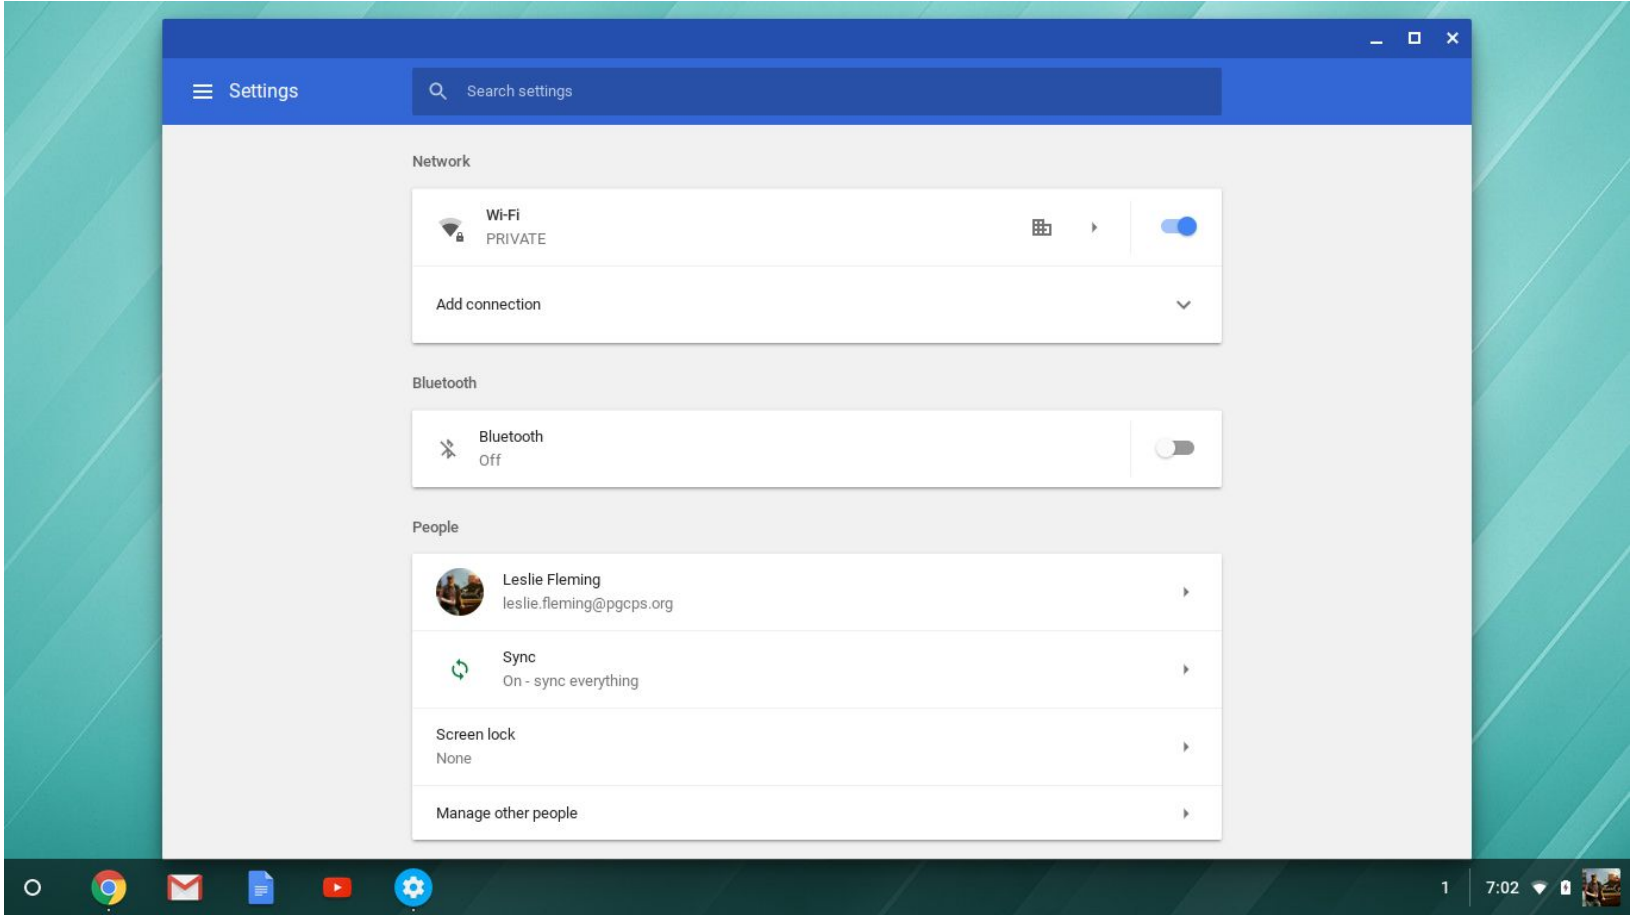

Click on the time in the lower right corner and click settings

Upper left corner and click settings

Click on About Chrome OS

Click Check for updates and apply

Updates will download and install if needed.