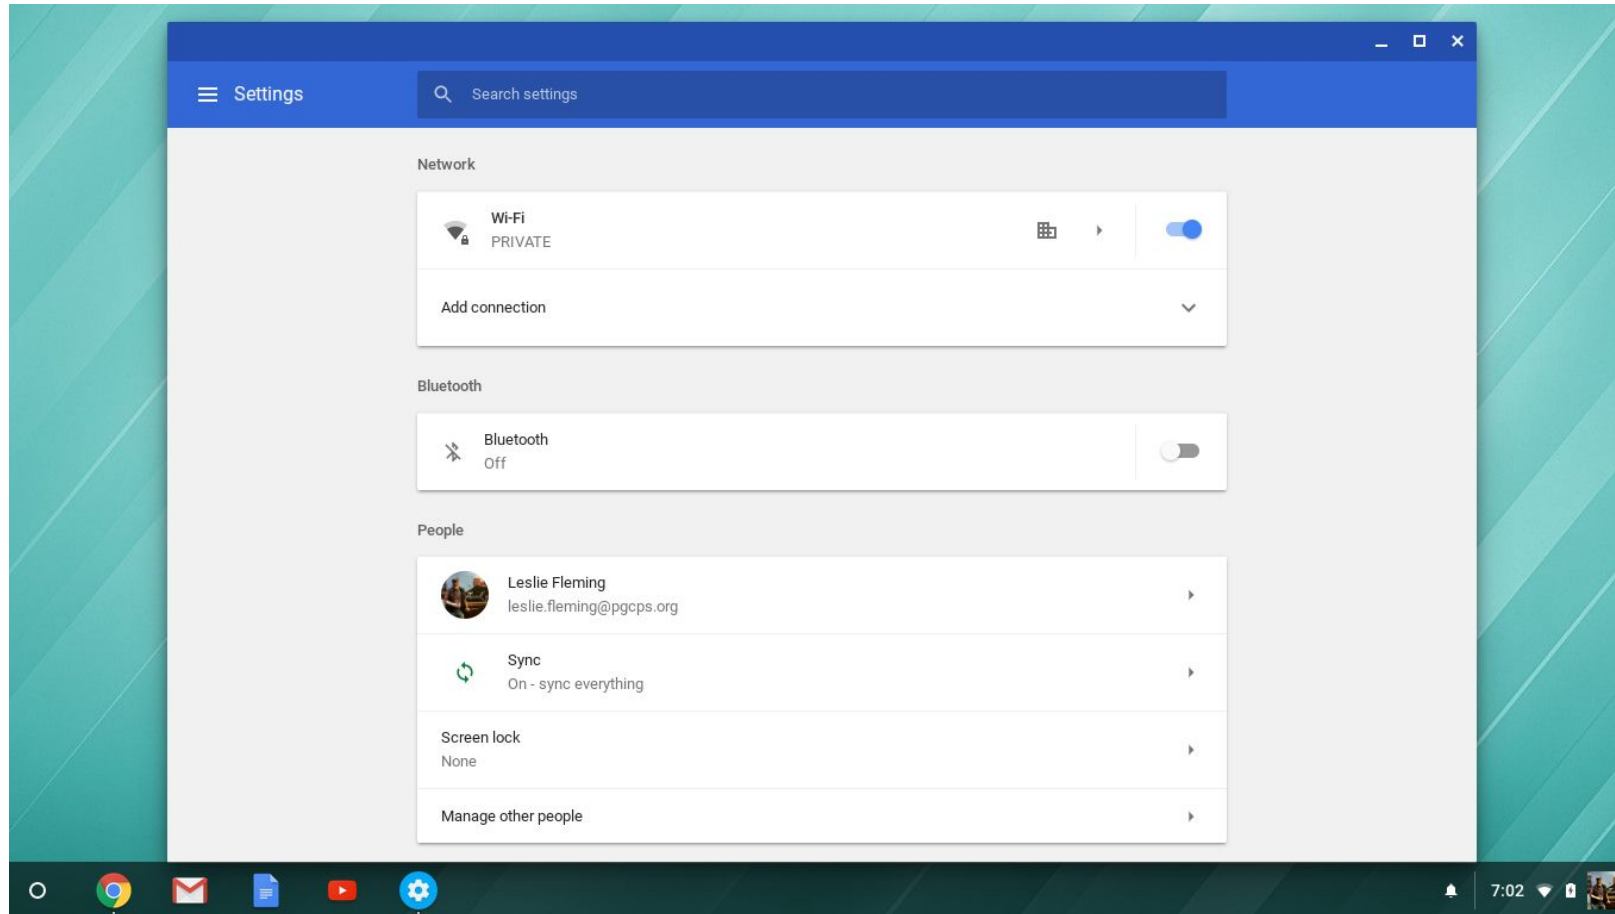

Click on the time in the lower right corner and click settings

Upper left corner and click settings

Click on About Chrome OS

Click Check for updates and apply

Updates will download and install if needed.