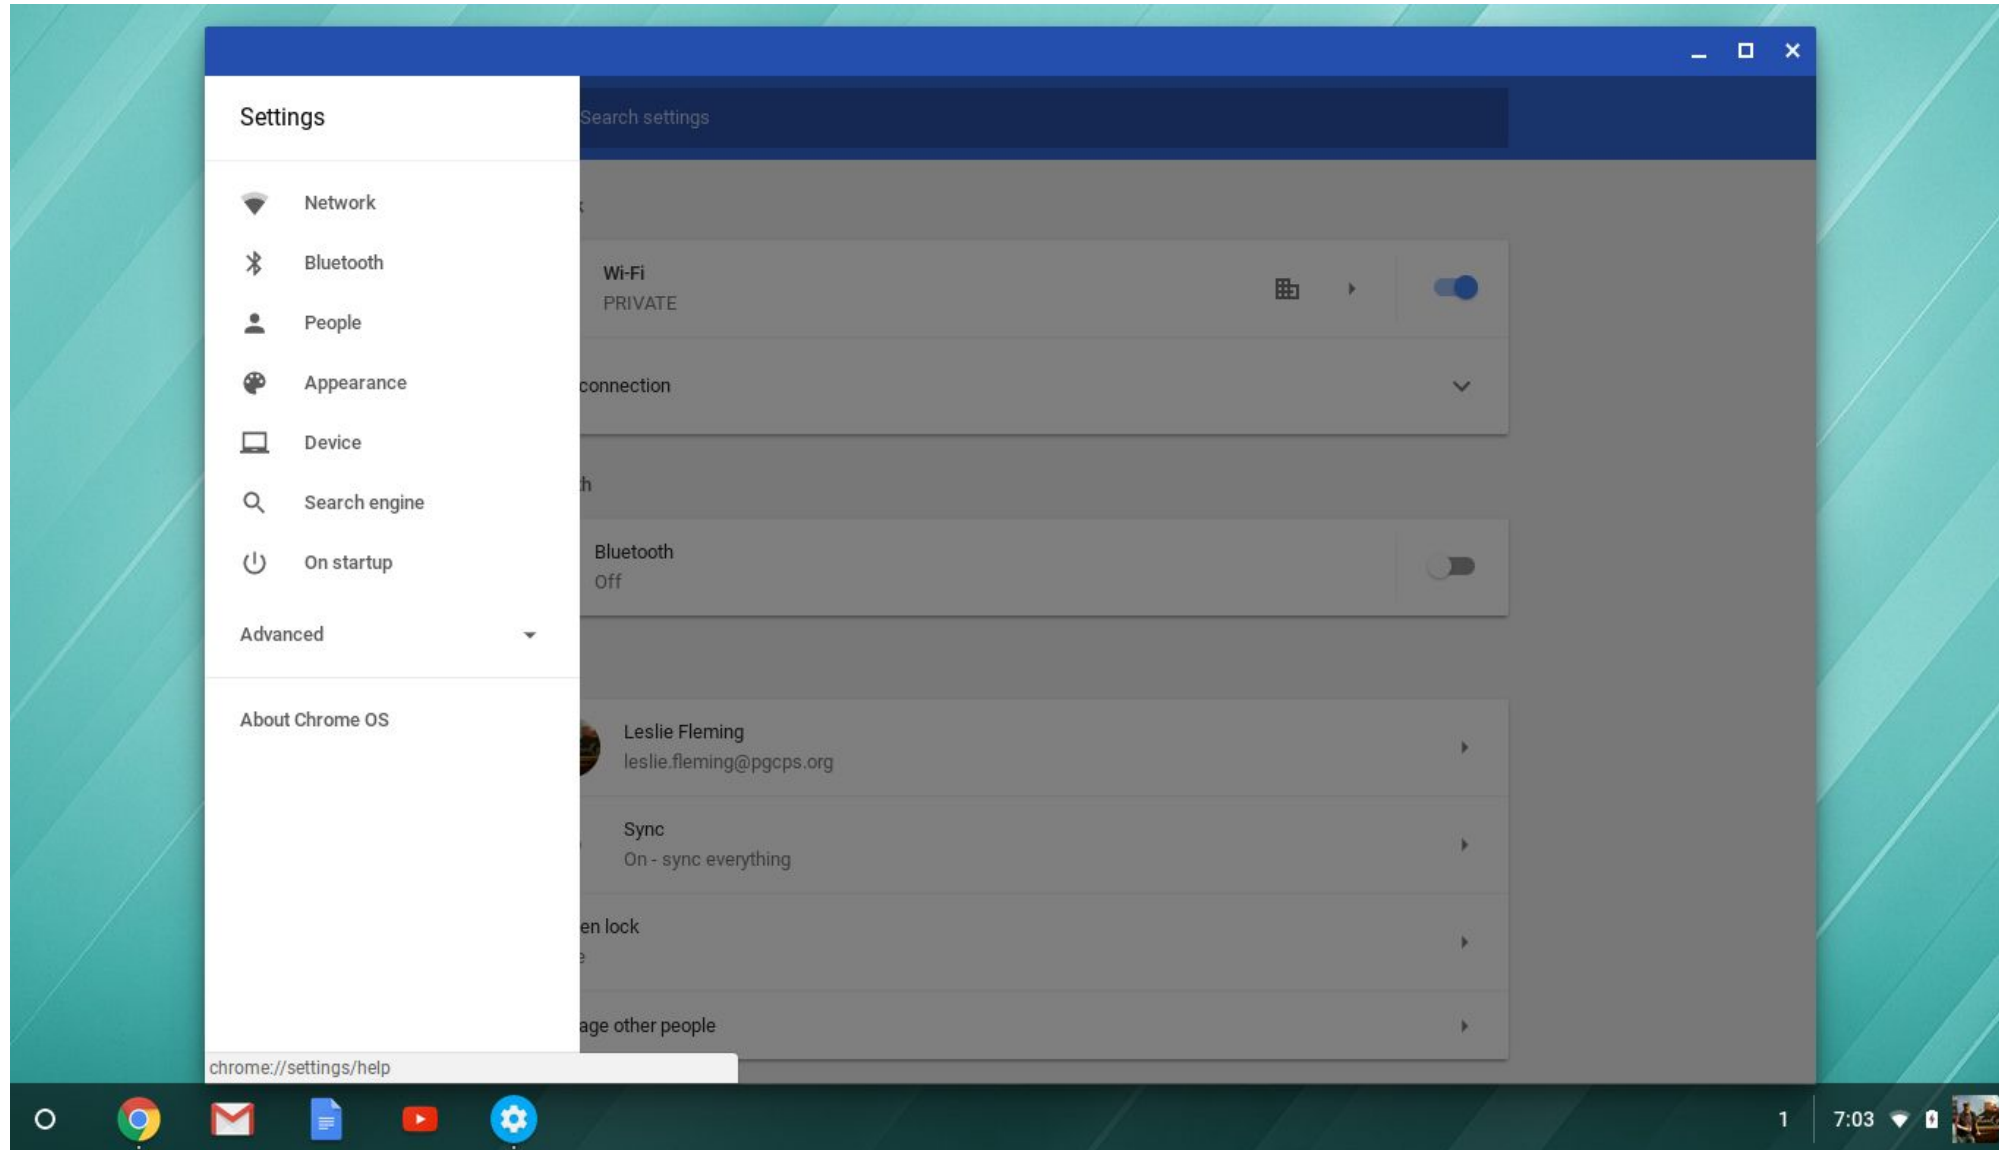

Click on the time in the lower right corner and click settings

Upper left corner and click settings

Click on About Chrome OS

Click Check for updates and apply

Updates will download and install if needed.